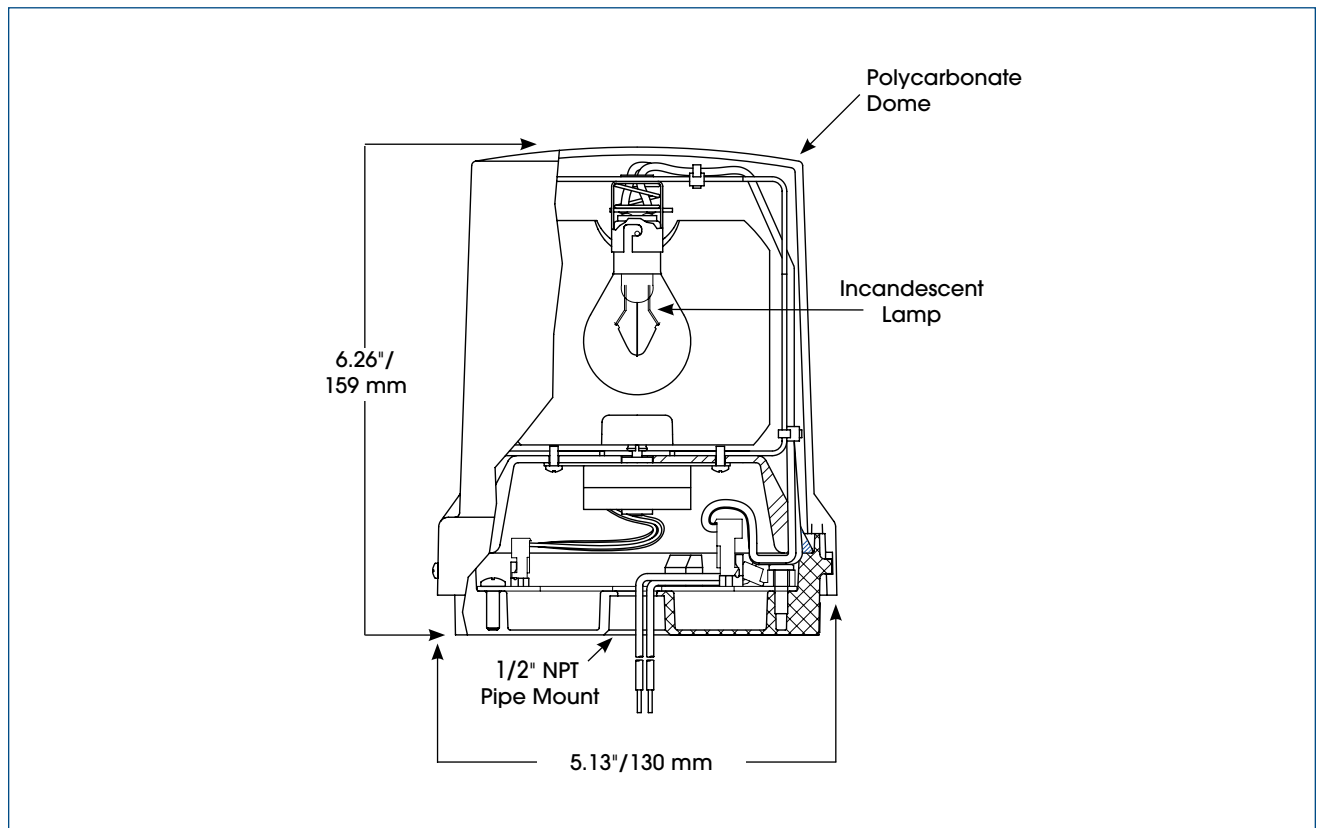

## LIGHT DUTY VEHICULAR LIGHT

- Available in 24VDC
- Six dome colors
- Integrated pipe and surface mount
- Type 4X, IP66 enclosure
- UL and cUL Listed and CSA Certified

The Federal Signal Vitalite® Model 121A is compact, rotating light featuring a parabolic reflector that rotates around an incandescent lamp, providing 60 flashes per minute in all directions. Model available in six dome colors — Amber, Blue, Clear, Green, Magenta and Red.

The 121A rotating light is designed for in-plant applications. This unit can be surface mounted or mounted on a 1/2" NPT pipe with the integrated pipe mount. The 121A is available in 24VDC. The enclosure is also rated Type 4X for a water-tight and dust-tight seal.

Model	Voltage	Operating Current	Flash Rate/Minute	Candela	Mount
121A-024_*	24VDC	1.3 amps	60	4,000	Pipe/Surface

\* Indicates color: (A) Amber, (B) Blue, (C) Clear, (G) Green, (M) Magenta or (R) Red

### SPECIFICATIONS

Lamp Life:	300 Hours	300 Hours
Light Source:	Incandescent	Incandescent
Operating Temperature:	-31°F to 150°F	-35°C to 66°C
Net Weight:	1.8 lbs.	0.79 kg
Shipping Weight:	1.9 lbs.	0.86 kg
Height:	6.26"	159.0 mm
Diameter:	5.13"	130.0 mm